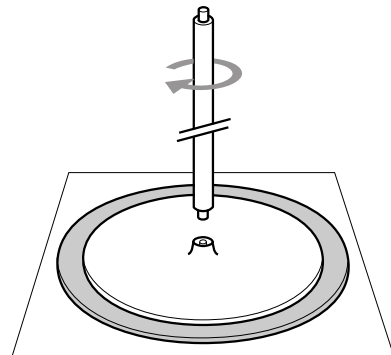

## POPPY

design Raul Barbieri

GLASS  
Ø 38 cm

GLASS  
Ø 50-60 cm

1 x

1 x

1

2