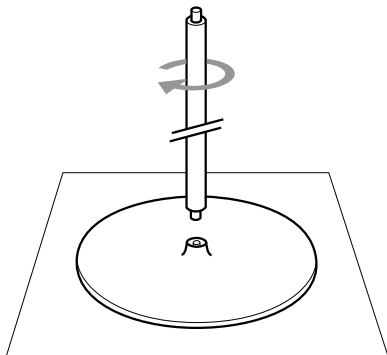

## POPPY

design Raul Barbieri

GLASS  
Ø 38 cm

GLASS  
Ø 50-60 cm

1 x

1 x

1

2